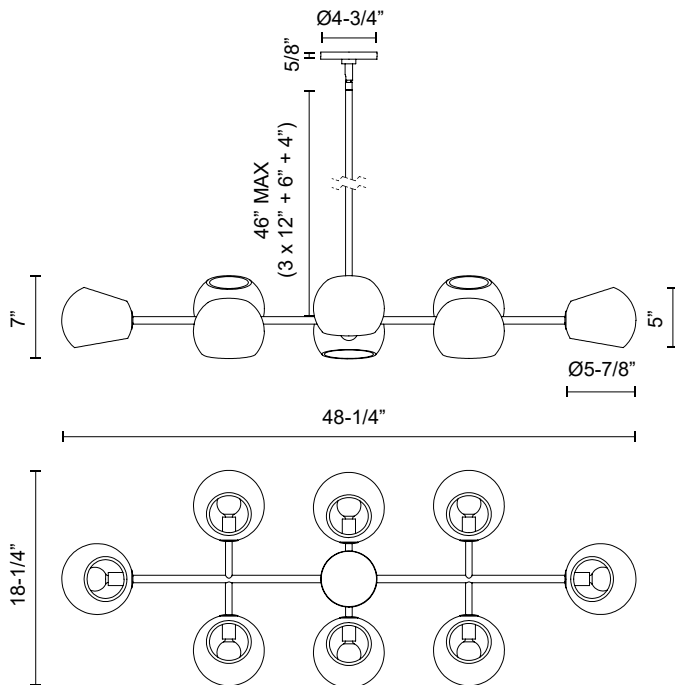

WWW.ALORAMOOD.COM

© 2022 KUZCO LIGHTING. ALL RIGHTS RESERVED.